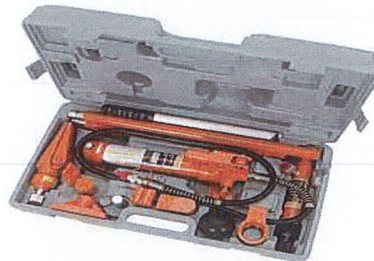

DX - 49442

**\$ 9.95 ea.**

4200 LUMEN LED WIDE FLOOD  
COB(CHIP ON BOARD) IS BRIGHTER

UNI - LW1542

**\$109.00**

STRONGARM 10 TON  
BODY REPAIR KIT

SA - 030205

**\$319.95**

RELAY 12V - 5 PIN  
30/40A w/BRKT & RESISTOR

P4 - 925.11

**\$2.95**

LED S/T/T LAMP  
w/SIDE CLEARANCE & BU

UNI - LTL6400

**\$43.50**

JUNCTION BOX - 14 TERMINAL

TS - 762135