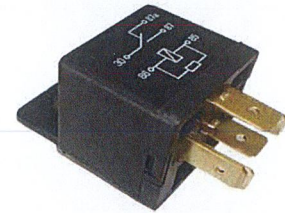

DX - 49442

**\$ 9.95 ea.**

4200 LUMEN LED WIDE FLOOD  
COB(CHIP ON BOARD) IS BRIGHTER

UNI - LW1542

**\$109.00**

STRONGARM 10 TON  
BODY REPAIR KIT

SA - 030205

**\$319.95**

RELAY 12V - 5 PIN  
30/40A w/BRKT & RESISTOR

P4 - 925.11

**\$2.95**

LED S/T/T LAMP  
w/SIDE CLEARANCE & BU

UNI - LTL6400

**\$43.50**

JUNCTION BOX - 14 TERMINAL

TS - 762135