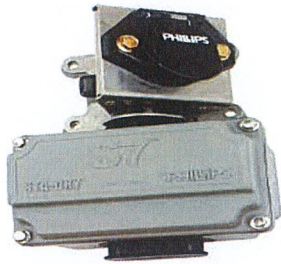

RELAY 12V - 5 PIN  
30/40A w/BRKT & RESISTOR

P4 - 925.11

**\$2.95**

LED S/T/T LAMP  
w/SIDE CLEARANCE & BU

UNI - LTL6400

**\$43.50**

JUNCTION BOX - 14 TERMINAL

TS - 762135

**\$37.50**

DYNATEX ANTI-SEIZE

16 OZ BRUSH TOP

DX - 49560

**\$14.95**

Phone 306-931-3377 or 1-877-711-1674 • 2325 Faithfull Ave. Saskatoon, SK • Fax 306-931-7679

7 WIRE SWIVEL SOCKET  
W/NOSEBOX & 30 AMP BKRS  
P3 - 16-9530 **\$189.95**

8" SS MIRRORS **\$ 10.95 ea**  
UNI - CX850SS CENTER  
UNI - CX850SS OFFSET

7 WIRE SWIVEL SOCKET  
W/O BREAKERS  
P3 16-9500 **\$114.95**

DID YOU KNOW.....  
???

WE HAVE A COMPLETE ONE STOP SERVICE SHOP AND CAN  
**REPAIR OR CUSTOM BUILD AND BALANCE DRIVESHAFTS**