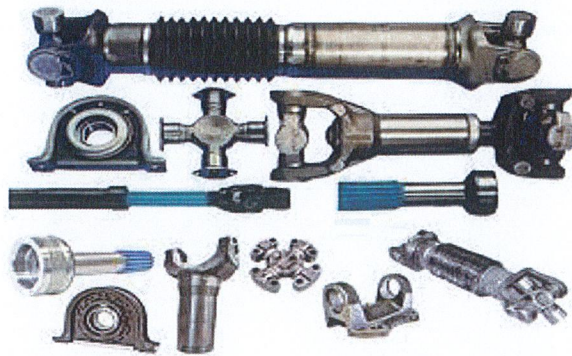

**\$37.50**

DYNATEX ANTI-SEIZE

16 OZ BRUSH TOP

DX - 49560

**\$14.95**

Phone 306-931-3377 or 1-877-711-1674 • 2325 Faithfull Ave. Saskatoon, SK • Fax 306-931-7679

7 WIRE SWIVEL SOCKET  
W/NOSEBOX & 30 AMP BKRS  
P3 - 16-9530 **\$189.95**

8" SS MIRRORS **\$ 10.95 ea**  
UNI - CX850SS CENTER  
UNI - CX850SS OFFSET

7 WIRE SWIVEL SOCKET  
W/O BREAKERS  
P3 16-9500 **\$114.95**

DID YOU KNOW.....  
???

WE HAVE A COMPLETE ONE STOP SERVICE SHOP AND CAN  
**REPAIR OR CUSTOM BUILD AND BALANCE DRIVESHAFTS**