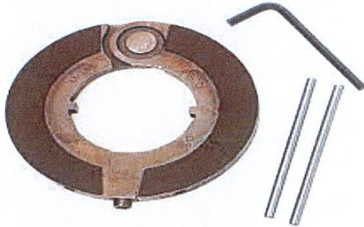

Truckline

parts & service (Sask) Ltd.

Check us out at www.trucklineparts.com

Email us at sales@trucklineparts.com

MARCH/APRIL SPECIALS

No Rainchecks

CLUTCH BRAKE

F3 - M1881

$39.95