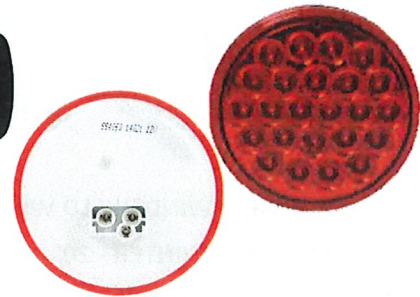

### RAINCHECKS ON SOME PRODUCTS

**GROUP 31 BATTERY**

THREADED STUD - 1125 CA

MA 31.1125S

**\$112.95 + CORE**

**LED FLOODLIGHT**

6 LEDS - 1,620 LUMENS

UNI LW6009

**\$36.05**

**LED 4" RED - 24 LEDS**

STOP/TURN/TAIL LIGHT

UNI LED4000.24RP

**\$14.95**

**CAM TUBE KIT**

S28890RP

**\$33.95**