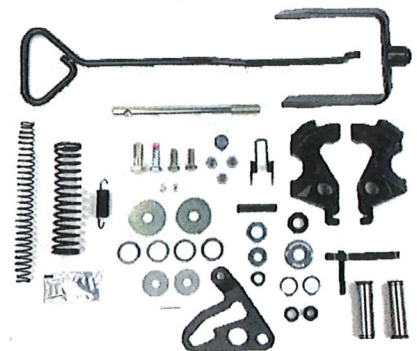

GREASE GUN

DY 11066

**\$57.95**

**LANDING GEAR SET**

INCLUDES CRANK AND CROSS SHAFT

17" TRAVEL - LGS30MV17

19" TRAVEL - LGS30MV19

**\$659.00**

- 80201 (TRICO 66-200) - WINTER - 20" **\$6.00**
- 80241 (TRICO 37-245) - WINTER - 24" **\$6.55**
- 91201 (TRICO 20-1) - INTEL 1 CURVE SERIES - 20" **\$6.90**
- 11201 (TRICO 30-200) - 20" **\$2.75**

**WE NOW DO MEDIUM AND HEAVY DUTY WHEEL ALIGNMENTS! CALL FOR PRICES**